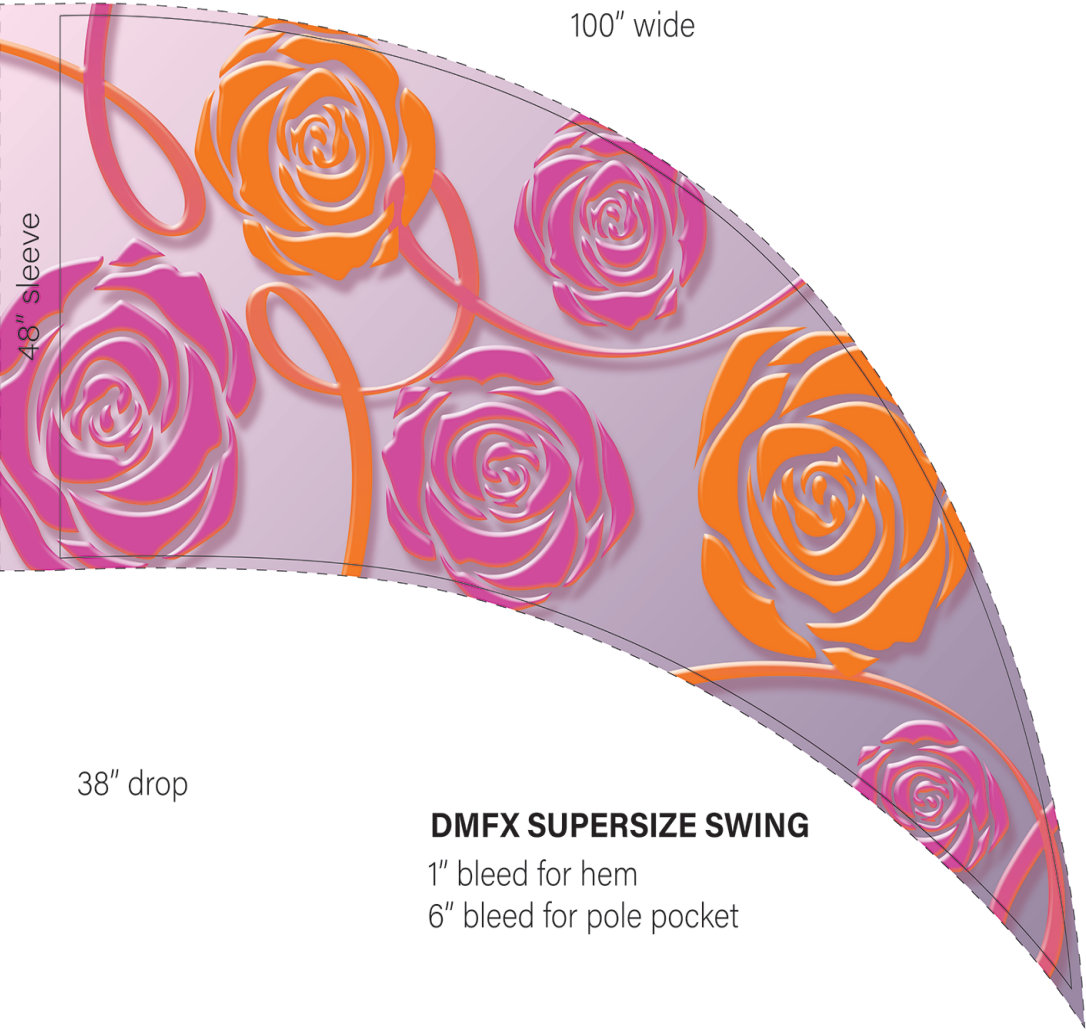

# CARMINA BURANA

2018 HALTOM HIGH SCHOOL

YAMAHA

West Cartwright's Designs

100" wide

48" sleeve

38" drop

**DMFX SUPERSIZE SWING**

1" bleed for hem  
6" bleed for pole pocket

100" wide

48" sleeve

38" drop

**DMFX SUPERSIZE SWING**

1" bleed for hem  
6" bleed for pole pocket

## 6ft Standard Arc Flag

**DMFX**