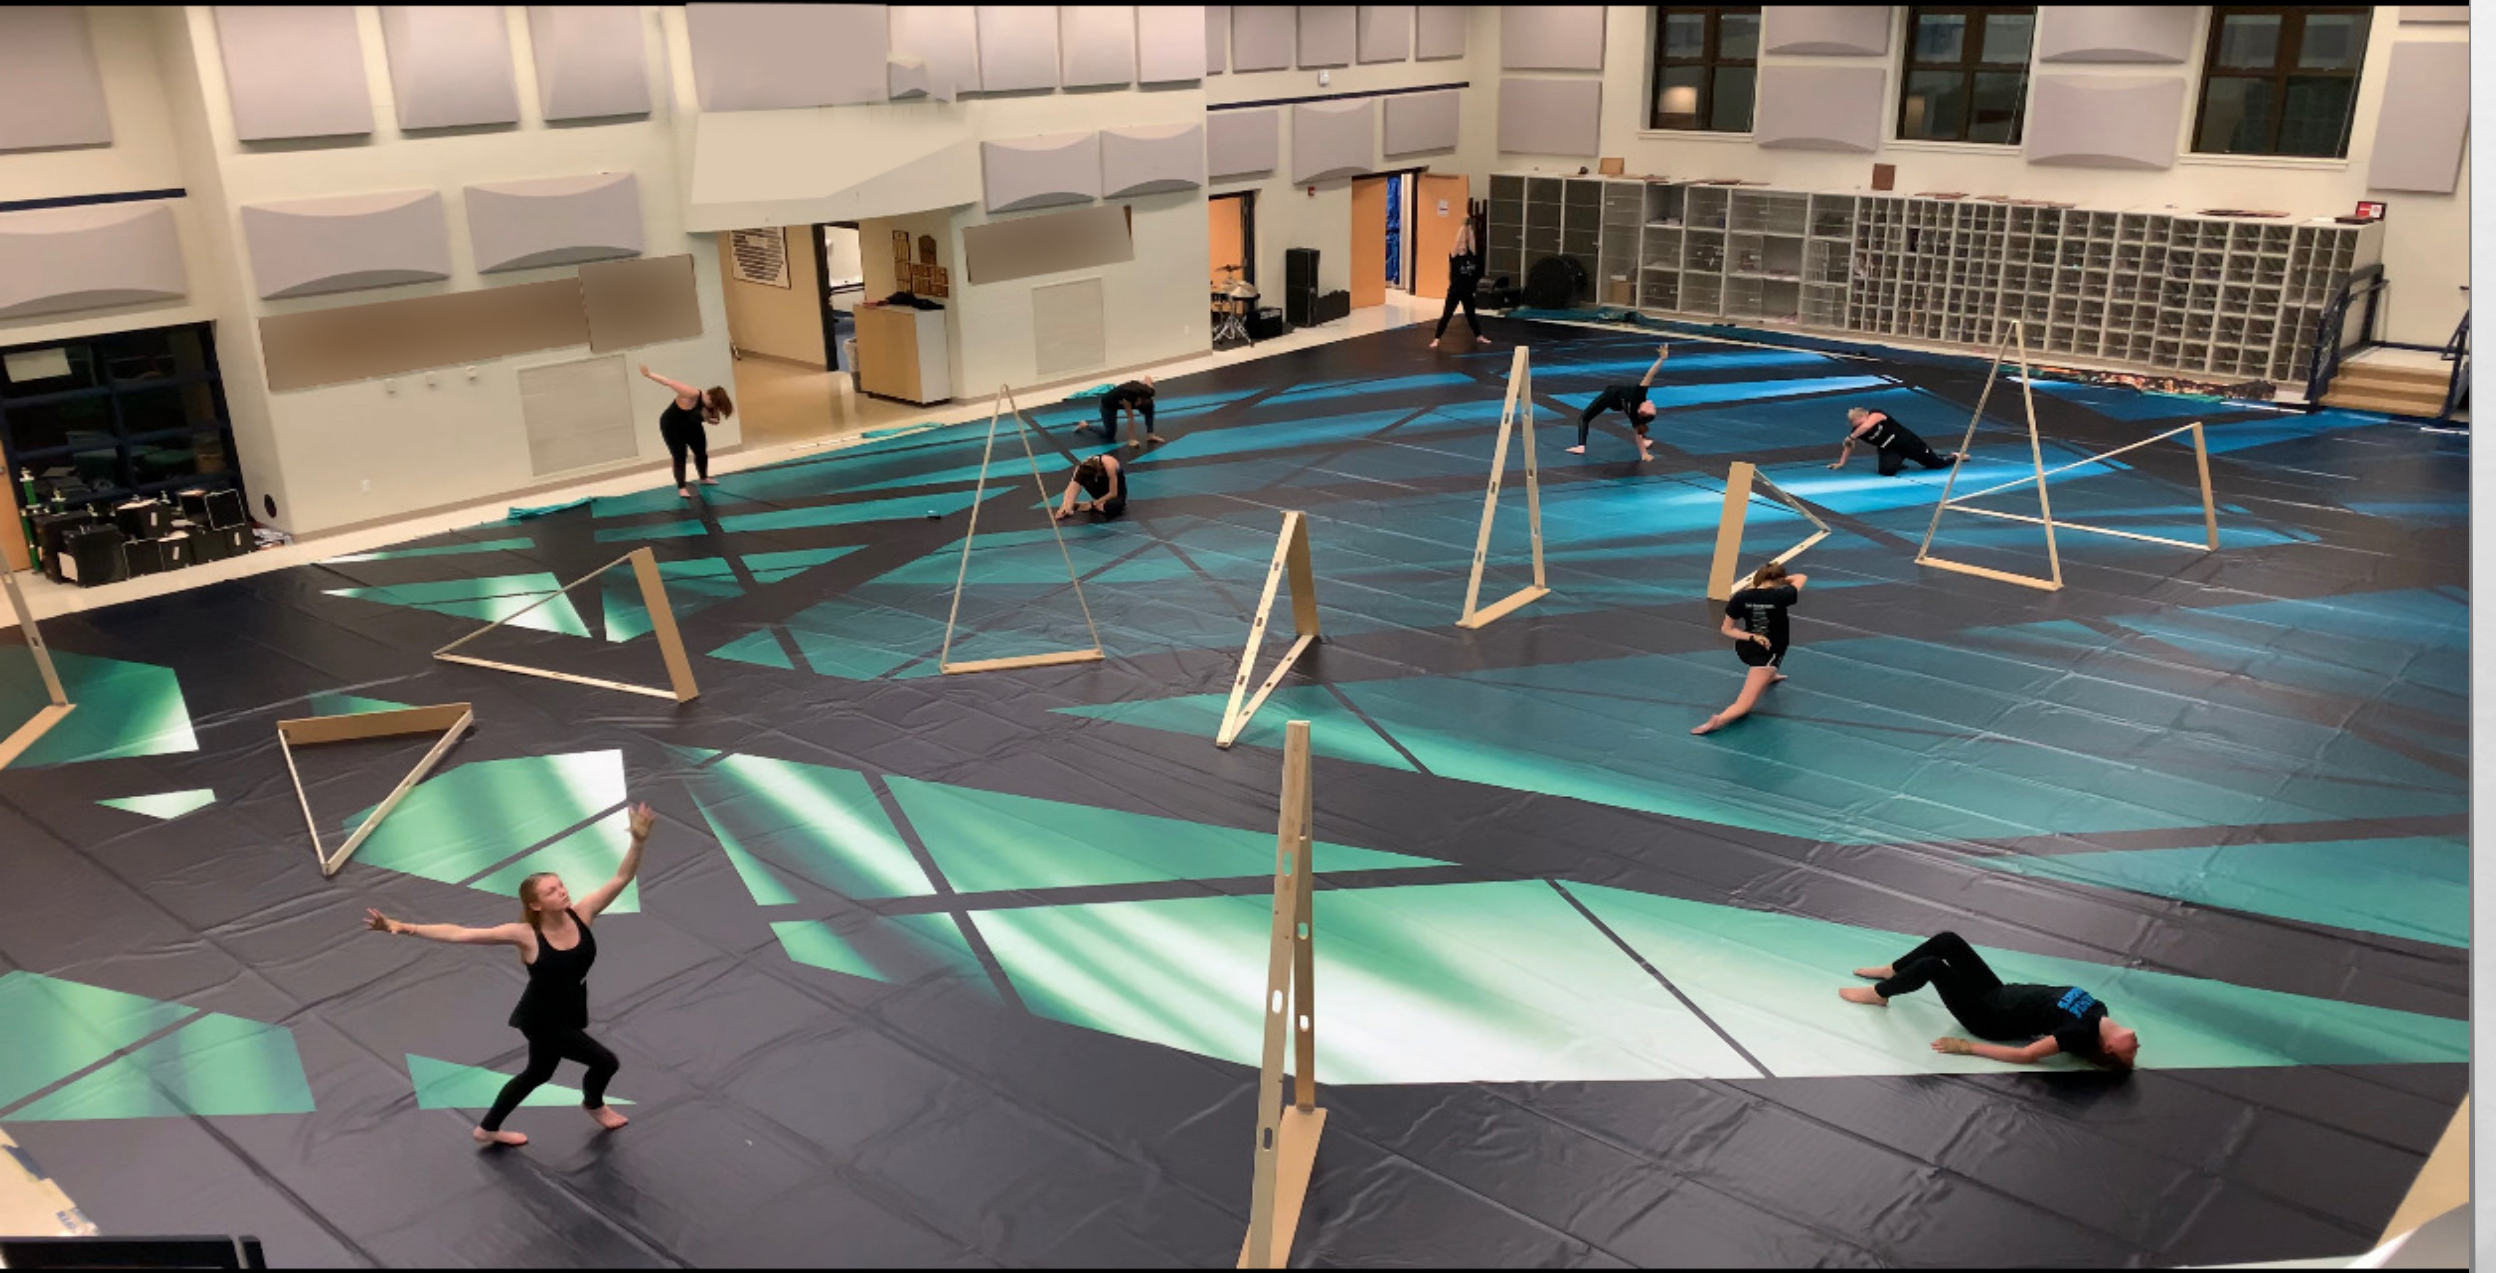

# **WHAT LOOKS GOOD?** (5 MINS)

- **HOW BIG?** I SAY, BIGGER IS BETTER. ESPECIALLY IF YOU ARE GOING TO HIDE GUARD OR BAND BEHIND THEM. 8X10 OR 8X12
- **ON THE FIELD OR FRONT WALLS?** YOU CAN TELL THE JUDGES YOUR SHOW THEME HERE.
- **TARPS ON THE FIELD?** BIG BOLD DESIGNS. COLORFUL. DON'T BE SUBTLE.
- **DIGITAL FLAGS?**
- **FLY OVER FLAGS?**
- **DO THEY ENHANCE YOUR SHOW OR JUST MONEY SPENT FOR NOT GOOD REASON? ARE THEY COORDINATED?**
- **BOB AND JEREMY INPUT**